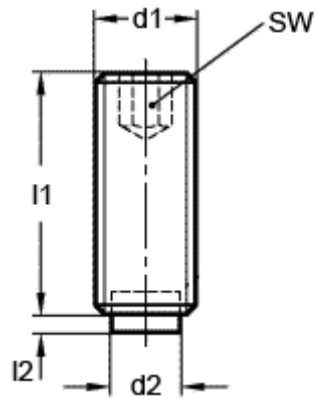

Data Sheet

Article number: 20930650

Description: E+G Grub screw
GN 913.3-M8-50-MS

Measures

$d1 = M8$
 $d2 = 6.0$
 $l1 = 50$
 $l2 = 1.5$
 $SW = 4.0$